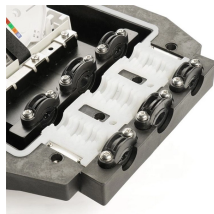

Switch access to network security equipment

Switch access to network security equipment

All managed devices are connected to the OOBM access switch via the managed elements' OOBM interface. The OOBM switch provides connectivity between the OOBM router and the managed ...

The Sophos Switch Series offers a range of network access-layer options for connecting and powering devices on your LAN while adding security controls and segmentation at the all-important LAN edge.

Explore the role of access switches in your LAN setup. Understand their key components, functions in the access layer, and how they integrate into your network.