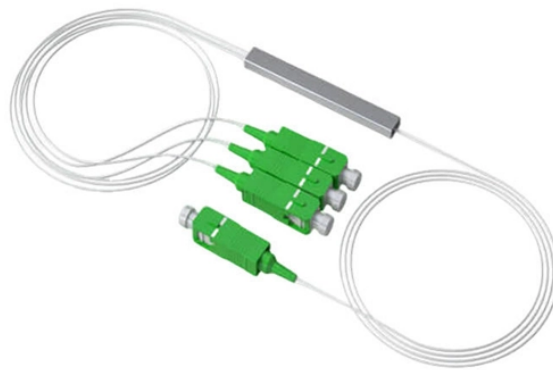

Switch Module PoE

Overview

A Power over Ethernet switch is a network switch that has PoE functionality integrated. Learn about different variations, limitations and benefits of PoE switches.

Switch Module PoE

A PoE switch provides power and network connectivity over Ethernet cables to access points, security cameras, and other Internet of Things devices (IoT).

Power over Ethernet switches are a game-changer for both businesses and home networks, offering seamless connectivity and power delivery through a single cable. By streamlining network setups, ...

Designed for core, edge, and access roles, these switches deliver both power and data over a single Ethernet cable, reducing installation complexity and costs.

Our Power over Ethernet (PoE) ICs offer high interoperability, reliability, convenience and complete system solutions to those wanting to easily deliver power through Ethernet cables.

A PoE (Power over Ethernet) switch is a network switch that delivers both power and data through a single Ethernet cable to connected devices such as IP cameras, VoIP phones, wireless access ...

We provide a wide range of PoE/PoE+/PoE++ switches with up to 90 W output per port to deliver high-speed data transmission while powering high-power devices over long distances. With an industrial ...