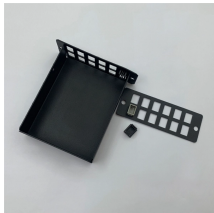

Discover switches and map ports to connected devices: get MAC and IP address, host name and more. Troubleshoot connectivity issues and reclaim unused ports.