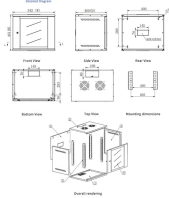

The following is an example of accessing Netgear M4250-26G4XF-PoE+ switch with Moduletek SFP-10G-SR optical module to show you the ...