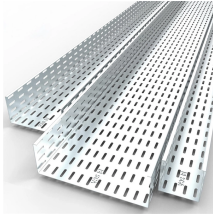

An 8-core fiber optic splice box is a critical component in fiber optic networks designed to protect spliced fiber cables, ensuring signal integrity and long-term reliability.