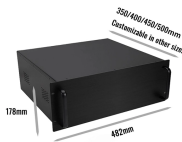

Swiss Linear Drive Pluggable Optical 10G

Swiss Linear Drive Pluggable Optical 10G

Our LPO transceivers support 400G and 800G applications in QSFP and OSFP form factors. They bring all the efficiency and performance benefits of LPO to data center operators, while integrating ...

Click to get your 10G SFP+ transceiver modules from nearby warehouses. 30-Day Free Return. Trusted by 260K+ Enterprise Users.

SPP1301010xB is a high performance transceiver module for up to 10x Gigabit Ethernet data links over a single mode fibre pair. The maximum reach is 10 km. The transmitter is a 1310 nm DFB laser, the ...

Optical Transmitter Power TX output power measurement is based on internal monitor diode feedback. Represented as a 16-bit unsigned integer with the power defined as the full 16 bit value (0 ñ 65535) ...