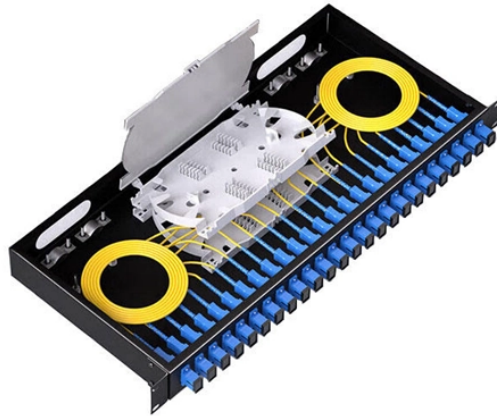

## Swiss Imported Cold Aisle 47U for Data Centers

## Swiss Imported Cold Aisle 47U for Data Centers

Cold Aisle Containment or CAC is a proven, relatively easy to deploy solution for effectively managing airflow within a data centre. A CAC system surrounds the cold aisle and it keeps cold supply air ...

Cold aisle containment can be used with or without conventional raised floor cooling. It is easily retrofitted into existing raised floor data centers and works in tandem with the raised floor as well as ...

TRAX hot aisle / cold aisle containment curtains are available in flexible strip and softwall panel formats that can be customized to meet your specific requirements.

Designed for data centers and IT environments, our hot aisle and cold aisle containment systems help isolate airflow, optimize temperature control, and protect critical equipment.