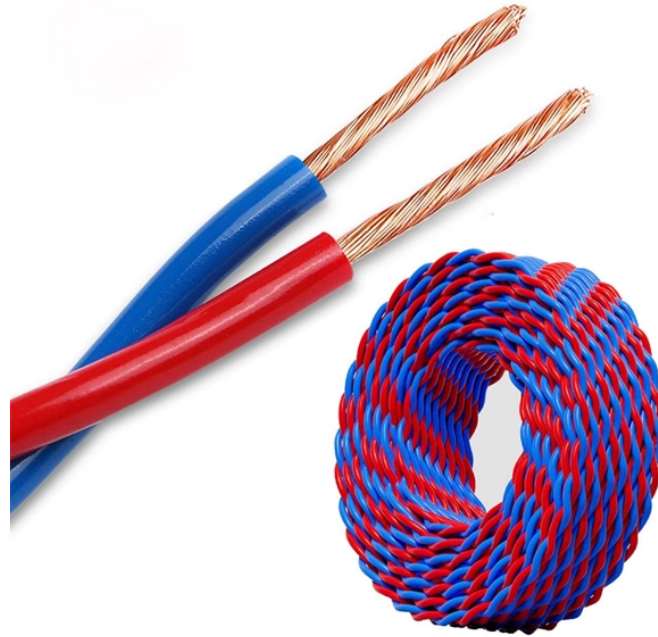

Swedish Mesh Cable Tray Company

Swedish Mesh Cable Tray Company

Cablofil® Products Cablofil is the global gold standard for total cable management. Explore the one-stop shop for innovative, fast, and dependable cable management systems including wire mesh tray, ...

Here you will find wall sockets, cable ladders, and accessories for easy installation. We also offer smart wall sockets, switches, and dimmers from several major suppliers.

Wibe Group specializes in manufacturing high-quality mesh trays, along with other cable support solutions. Their extensive product range is designed for both commercial and demanding industrial ...

Overview The Sweden Wire Mesh Cable Tray Market is expected to reach a 7.20 USD Million by 2032 and is projected to grow at a CAGR of 6.29% from 2025 to 2032.

Looking to buy a Wire Mesh Cable Tray in Sweden? Jeetmull Jaichandlall (P) Ltd. is one of the trustworthy Wire Mesh Cable Tray Manufacturers in Sweden that is here to fulfill all your wire mesh ...