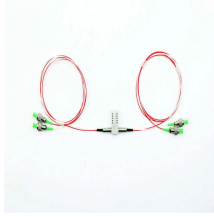

Sweden KVM Fiber Optic Receiver Project

Overview

Eastern Light has completed the first new fiber optic sea cable system between Sweden (Stockholm) and Finland (Utö, Hanko, Helsinki and Kotka) in more than a decade, shortening the fiber distance between Stockholm and Helsinki by 20%. Secure KVM Switch is certified for both TEMPEST Level A and RÖS U1 for protection against intercepting signals and is designed to be part of Fibersystems' TEMPEST Level A and RÖS U1 approved video conferencing systems. Fibersystem HDBaseT™ Monitor KVM allows secure, remote CPU location with. This product is a 4K KVM Extender set. 0 signals along long distance with zero latency, ideal for the professional A/V scenarios where UHD displays and real-time interactions are required. Transmits 4K video along unlimited distance over 1G network via 1Gbps multimode. VE883RK1 is discontinued The VE883R is a fiber-based receiver designed to extend uncompressed 4K signal up to 300 m (using VE883RK1) or 10 km (using VE883RK2) over duplex fiber optic cables. Single Mode & Multi Mode (Three Fiber) Fiber KVM Extenders. Dual Monitor. Eastern Light builds, owns and operates long-haul fiber express infrastructure between major data centers and communication hubs in the Nordic countries. 8 dB / ply, 50 - 2750 M se to

configure or customize the unit.

Sweden KVM Fiber Optic Receiver Project

Matrox Extio 3 works as either a point-to-point (fiber optic or copper), or networked KVM extension and switching solution, leveraging standard Gigabit network infrastructure to securely route KVM signals.

The transmitter and receiver could be connected to each other directly with a duplex OM4 fiber optic cable, extending HDMI and USB signals over a long distance up to 550m/1804ft.

The VE883R is a fiber-based receiver designed to extend uncompressed 4K signal up to 300 m (using VE883RK1) or 10 km (using VE883RK2) over duplex fiber optic cables.