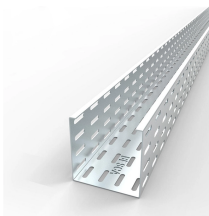

## Suspended Vertical Cable Tray Support

Lightweight, corrosion-resistant connector for I-BEAM cable tray support.

This guide covers cable ladder systems, cable tray systems, channel support systems and associated supports intended for the support and accommodation of cables and possibly other electrical ...

Choose from our selection of cable tray supports in a wide range of styles and sizes. Same and Next Day Delivery.

These special heavy duty tray hold down cable tray clamps and expansion guides are ideal for fastening tray to C-Channels and beams, such as those found on bridges.

The acclaimed Griplock® Cable Suspension System lets you adjust the height of each suspension point in seconds without tools, cutting hours out of normal ...

PHP's cable tray support system is engineered to sustain various sizes of cable runs on your rooftop. PHP is the leader in cable tray support systems.

Hubbell's NEXTFRAME® Ladder Tray is the effective and widely used cable runway that supports and delivers bundles of cable between cabinets, racks, and closets, along walls, and suspended from ...

The acclaimed Griplock® Cable Suspension System lets you adjust the height of each suspension point in seconds without tools, cutting hours out of normal installation times.