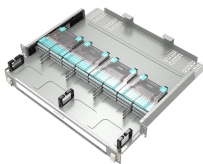

ABC FIBER aspires to become one of the leading companies in Suriname, contributing to the installation, maintenance, and ...

The FIMP XL from Eks Fiber Optic System is designed for splicing and contains a splice tray, couplings, pigtails, and a cable gland. The front panel and the splice cassette are removable for splicing.

Handi Fit H Box for General Industrial and Mining Electrical Installations Technical Data Industrial Boxes

Our experts handle the installation, configuration, and maintenance of network hardware such as routers, switches, cables, and wireless access points, ensuring peak performance of your network ...