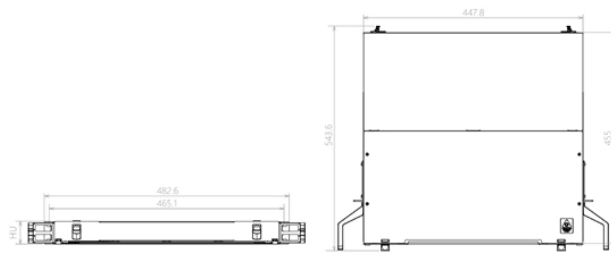

## Sudan construction temporary power distribution box

Component Diagram

Key dimensions