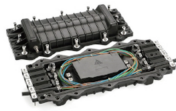

## Strong Fiberglass Cable Trays

Made from the highest quality pultruded materials, our Fiber Reinforced Polymer (FRP) cable tray is extremely durable and resistant to chemical attack, with a proven record of performance in the most ...

Fiberglass cable tray is designed to provide a robust, reliable, cost-effective cable management solution in complex environments where traditional materials perform poorly.

Fiberglass Cable Trays are lightweight, corrosion-resistant, and durable cable management solutions designed for industrial, chemical, and power applications, ensuring safe cable support, easy ...

Constructed from our dependable ladder tray components, Cable Bus is a highly modular pathway that handles heavy-powered electrical currents while ensuring safe and reliable power transmission.

Learn fiberglass cable tray types and specs. Compare trough, tray, ladder and epoxy composite systems to choose the right cable support for industrial projects.