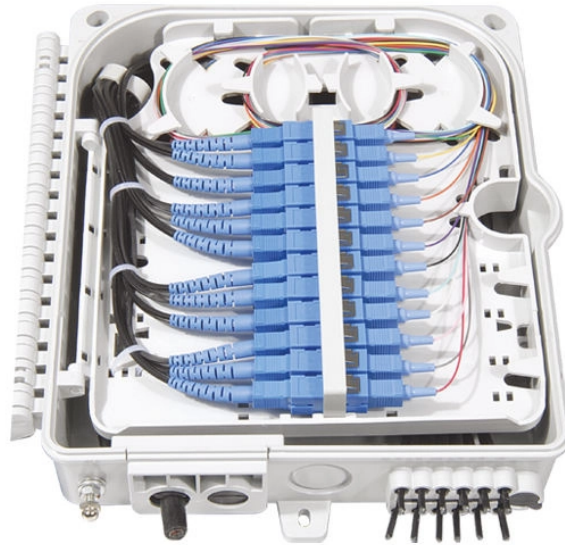

## Steel support for cable trays

## Steel support for cable trays

These special heavy duty tray hold down cable tray clamps and expansion guides are ideal for fastening tray to C-Channels and beams, such as those found on bridges.

Choose from our selection of cable tray supports in a wide range of styles and sizes. Same and Next Day Delivery.

There are a large number of cable tray fittings that are made compatible with each type of tray. These fittings help in maintaining support of the cable tray system. Shop Graybar's collection of cable tray ...

Wire Mesh Cable Tray, 60" x 8" x 2", 4", or 18" | Zinc Plated Steel Cable Management Rack, Adjustable Cable Basket for Network, AV, Fiber Optic, Garage & Office Use (2Pcs)

Simple, one-piece steel support tray for e-chain's lower run customized to your required width, height and color. We supply e-chain together with the correct support tray system ready to install for your ...