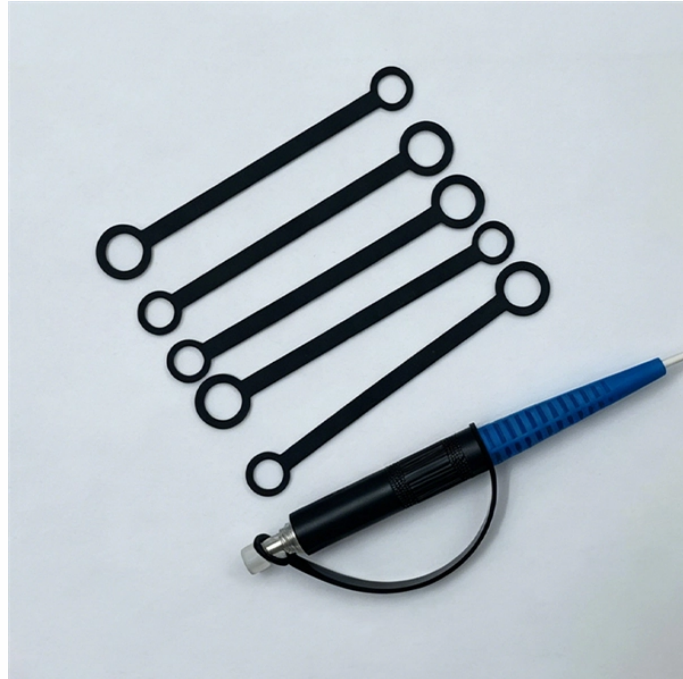

Standard household distribution box with switch

Standard household distribution box with switch

Learn about the many common types of wall and ceiling electrical boxes for switches, outlets, light fixtures, ceiling fans, and junction boxes.

Shop for Electrical Boxes in Breakers, Distributors, and Load Centers. Buy products such as Hyper Tough PVC One-gang Box Receptacle Switch/Outlet Electrical Box TD35071Z, 4.25 in X 2.75 in X ...

Your electrical meter box, mounted onto your outdoor main breaker panel or inside a wall, collaborates with the load center to safely distribute the correct amount of electricity to every room and outlet in ...