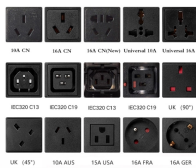

The price depends on the box type, labor, and any wiring or permit needs. This guide covers cost ranges in USD with practical examples and per unit details to help plan a budget.

When budgeting for electrical boxes, most buyers look at upfront cost ranges based on box type, material, and installation complexity. The price drivers include box size, material, finish, and labor ...