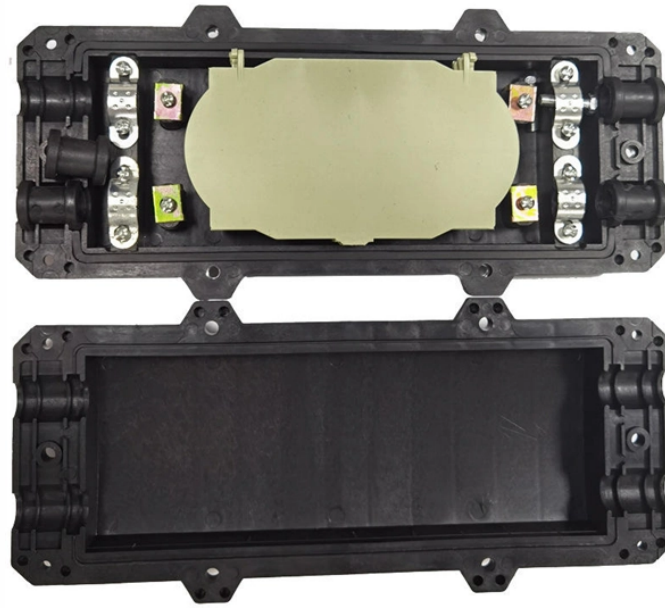

Stainless steel cable trays available

Stainless steel cable trays available

Kable Kontrol's high-quality stainless steel cable tray straight sections and accessories are the ideal solution for your cable management needs. Designed with electro-zinc resistance, these wire mesh ...

Durable Stainless Steel Construction - Made from high-quality 304 stainless steel with a chrome finish, ensuring long-lasting durability and corrosion resistance. Versatile Cable Management - Ideal for ...

Choose from our selection of cable trays, including over 850 products in a wide range of styles and sizes. Same and Next Day Delivery.

Cable Management Tray for Desk - No Drill Under Desk Cable Organizer with Adjustable Clamps, Heavy Duty Stainless Steel, Fits 0.5-1.6 Inch Thick Office and Computer Desks

MP Husky Manufactures the following types of Cable Tray Systems: Aluminum, Mill Galvanized Steel, Hot-Dipped Galvanized Steel, Stainless Steel, Fiberglass, PVC Coated, Single Rail, and Wire ...

Achieve a clean, professional cable management system with the Kable Kontrol® Stainless Steel Cable Tray Straight Sections. Constructed from high-quality 304 stainless steel with a chrome finish, these ...