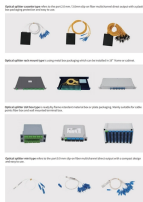

Stainless steel cable trays available

Stainless steel cable trays available

Kable Kontrol's high-quality stainless steel cable tray straight sections and accessories are the ideal solution for your cable management needs. Designed with electro-zinc resistance, these wire mesh ...

Durable Stainless Steel Construction - Made from high-quality 304 stainless steel with a chrome finish, ensuring long-lasting durability and corrosion resistance. Versatile Cable Management - Ideal for ...

Choose from our selection of cable trays, including over 850 products in a wide range of styles and sizes. Same and Next Day Delivery.

Cable Management Tray for Desk - No Drill Under Desk Cable Organizer with Adjustable Clamps, Heavy Duty Stainless Steel, Fits 0.5-1.6 Inch Thick Office and Computer Desks

Cable tray systems range from simple to highly customized, so it's a good idea to know what your application requires before you start shopping. Choose from basket style, snake trays, and solid or ...