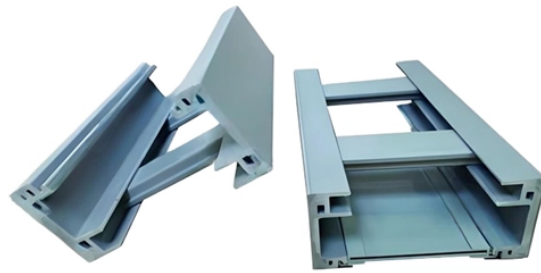

Sri Lankan Customs Cost Junction Box 24-pin

Overview

Free Sri Lanka tariff calculator and customs duty calculator. Sri Lanka Customs National Imports Tariff Guide (NITG)-2025 is published by Sri Lanka Customs Department as a guide and a reference for ensuring the collection of due revenue, assessment of feasibility for importers, ensuring accurate customs declarations by Customs House Agents and to fulfill the. ACL is the largest manufacturer of cables in Sri Lanka having pioneered the industry in 1962. ACL holds 45% share of the local market and produce the widest range of cables in Sri Lanka. Today, ACL has grown to be a Group of companies holding 70% share of Gain full visibility into the global Junction Boxes trade with accurate and real-time Junction Boxes Buyers In Sri Lanka, powered by Cybex Exim Solutions Pvt. Each record. Srilanka - Shop for Best Online at Daraz. Great Prices, Even Better Service. The material is PC which makes it really resistant, fireproof and UV protection.

Sri Lankan Customs Cost Junction Box 24-pin

Junction Boxes Import data is a record of global trade transactions involving Junction Boxes products. It includes shipment details like HS code, importer/exporter names, quantity, price, and ...

Fixed frame, simple structure, and easy to install. It is applicable for special waterproof, dustproof and corro-sion-proof locations. Material of the Product. Box Body and the Screws: Imported ABS Resin.