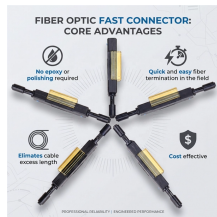

4U rack servers with single-socket AMD or Intel CPUs, supporting up to 60 hot-swap HDDs, 16 DIMMs, and 2.5"/3.5" drives for scalable, reliable enterprise data center workloads.