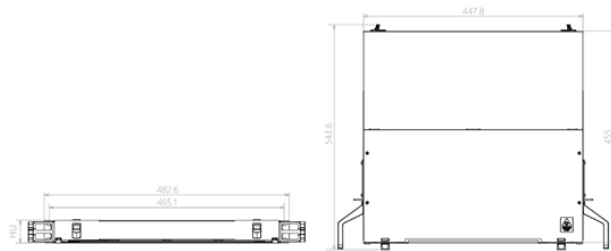

## Sri Lanka Cable Tray Standards

Component Diagram

Key dimensions