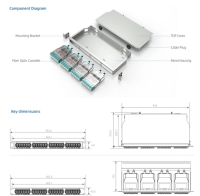

Looking for cable tray manufacturers in Sri Lanka? Discover the top companies like Bianco, C& D Electrical, Magline, Cable Management Systems, and EMP that offer high-quality cable ...