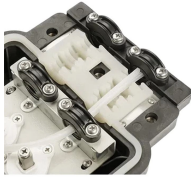

ABB's compact and flexible Spot Welding Cabinet, part of the OmniCore controller family, is designed for high-performance, high-quality spot welding. It integrates seamlessly with ABB's robot systems to ...