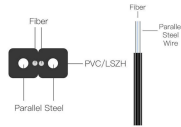

Splicing Methods for White Optical Cables

Splicing Methods for White Optical Cables

Discover the differences between fusion and mechanical splicing, learn how to ensure safe fiber optic splicing, and see why splice closures are essential for long-term network reliability.

How to Splice Fiber Optic? is accomplished by precisely joining two fiber optic cables together, either mechanically or through fusion splicing, to create a low-loss, continuous optical path ...

Fiber optic splicing is primarily categorized into two methods: fusion splicing and mechanical splicing. Each has its application, cost, and performance factors.

Fiber optic splicing, crucial for maintaining seamless connectivity in modern communication networks, primarily uses two methods: fusion splicing and mechanical splicing.

In this guide, we cover the basics of fiber optic splicing, how to perform splicing using two different methods, and finally some best practices to perform good fiber splicing.

The document outlines the methodology for fiber optic splicing, detailing both fusion and mechanical splicing techniques. Key steps include preparation of the fibers, splicing processes, testing for signal ...