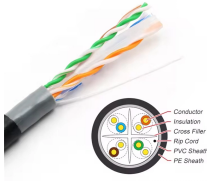

Custom distribution box enclosures engineered for secure electrical protection. Designed for waterproof performance and long-term reliability in industrial settings.