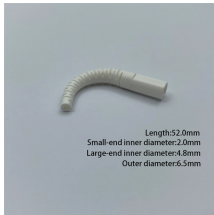

Explore various cable tray types and sizes for electrical installations. Learn about ladder, perforated, solid-bottom, wire mesh, and channel trays in this complete guide.

Cable trays support insulated electrical cables in industrial and commercial settings. There are several types of cable trays, including ladder, perforated, solid bottom, basket, and ...