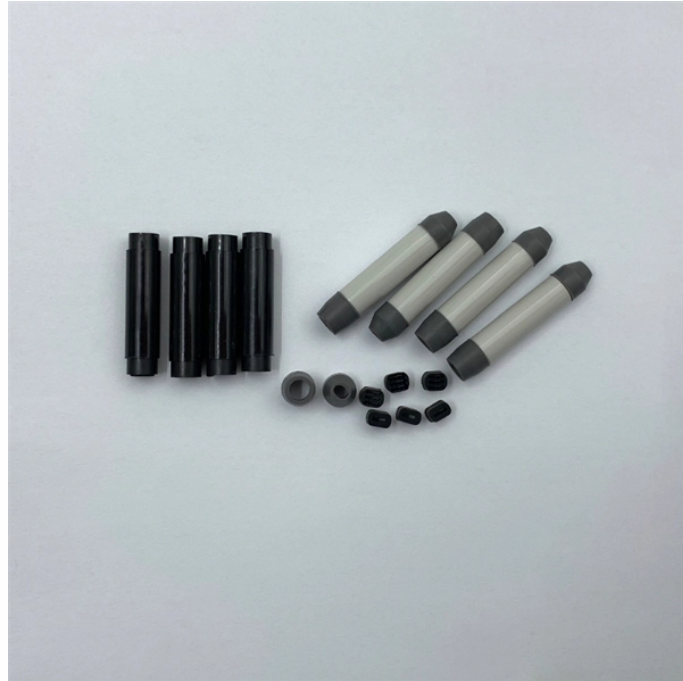

## Spanish Fiber Ethernet Switch 10G

## Spanish Fiber Ethernet Switch 10G

Expand your network's bandwidth and reduce traffic bottlenecks with this 10Gb switch with SFP+ ports. Easily add 10G link capability and ultra-fast, long distance fiber support to your network.

Switch Ethernet 10G de 8 Puertos YuanLey, 6 Puertos RJ45 de 10Gbps, 2 Puertos SFP+ 10Gbe, Compatible con Auto-negociación de Velocidad 10G/5G/2.5G/1G/100Mbps, Capacidad 160Gbps, Sin ...

Shop 10 Gbps Switches on Newegg . Watch for amazing deals and get great pricing.