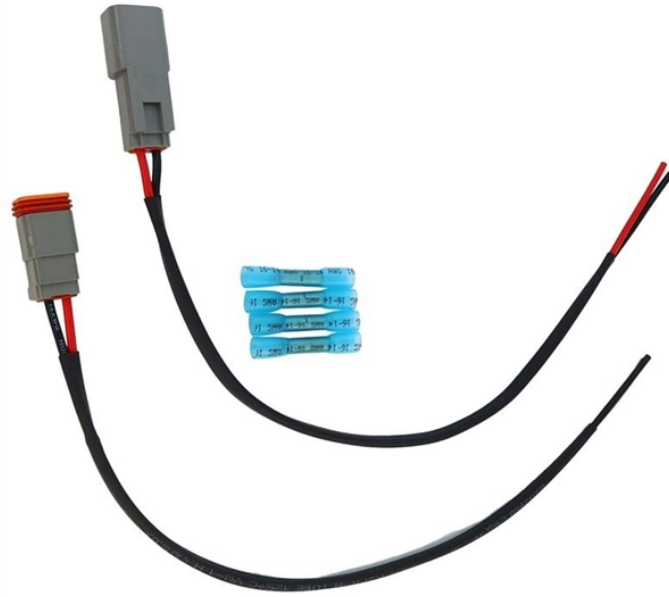

## Spanish Factory Rail Cable Trays

## Spanish Factory Rail Cable Trays

Discover the top cable tray manufacturers in Spain, offering innovative and high-quality solutions for industrial, commercial, and residential projects.

Chalfant Ladder Cable Tray Systems are ideal for indoor and outdoor cable management. They provide reliability, ease of installation, and cost savings both initially and long term.

Build a cable management system with Cablofil wire mesh cable tray, ladder cable tray, prefab assemblies for branch circuit wiring, fasteners, and accessories.

Cable trays for industrial and marine use. Includes distribution trays, cable routes and NATO-type models. Request a quote directly via our webshop.

Choose from our selection of cable trays, including over 850 products in a wide range of styles and sizes. Same and Next Day Delivery.

Our cable tray systems meet or exceed all the NEMA, UL, CTI, and CSA standards and are utilized in nearly every industry. All cable tray suppliers are not the same.