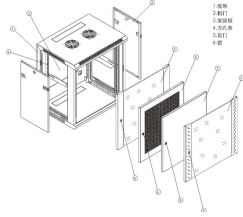

Spanish Distribution Box Housing Manufacturer

Manufacturers of electrical equipment with more than 30 years of experience in the national and international sector. Specialized in industrial plugs and bases, distribution boards, enclosures and ...