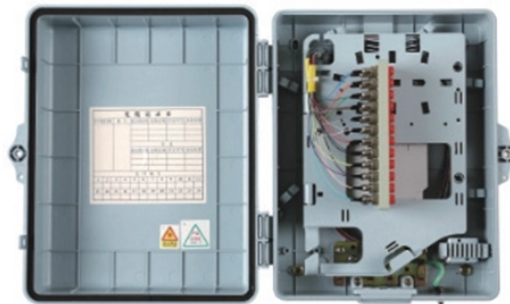

## Spanish 5G Network Cabinet Manufacturer

Contract manufacturers in Asturias and Navarre keep lead times under four weeks for custom color, seismic kits and LoRaWAN sensor rails, a differentiator in Spain data center rack ...