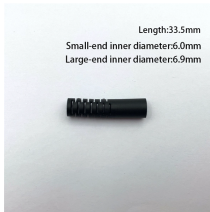

Today, Mun Hean represents C& S Electric busduct and other industrial electrical solutions in South East Asia. C& S Electric Ltd is a USD 240million group founded ...