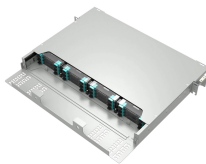

IndoAsian distribution boards ensure organized and secure power distribution for residential, commercial, and industrial needs