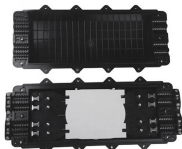

JUNON V12 series Distribution box, also known as assembly box, switch box and distribution board, is a complete set of equipment for centralized installation of switches, instruments, protective appliances ...