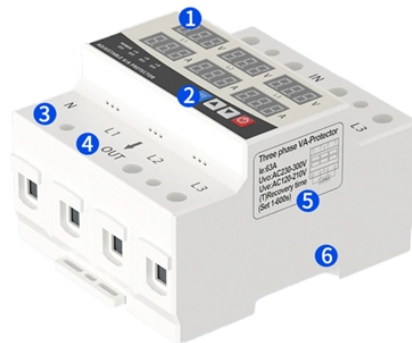

## South African busbar cable tray company

GAIN AN IN - DEPTH UNDERSTANDING OF

- ① LED DISPLAY PANEL
- ② PROTECTOR OPERATION BUTTONS
- ③ NEUTRAL WIRE OUTPUT TERMINAL
- ④ LIVE WIRE OUTPUT TERMINAL
- ⑤ WORKING CURRENT AND VOLTAGE INSTRUCTIONS
- ⑥ FLAME - RETARDANT SHELL