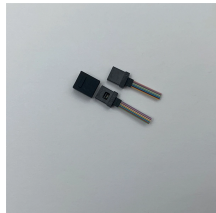

We have operated in ISO/IEC 17025:2017 accredited laboratories located across East Africa and Sub-Saharan Africa. Founded in 2024 by our founder with 30 years' service experience in the ...