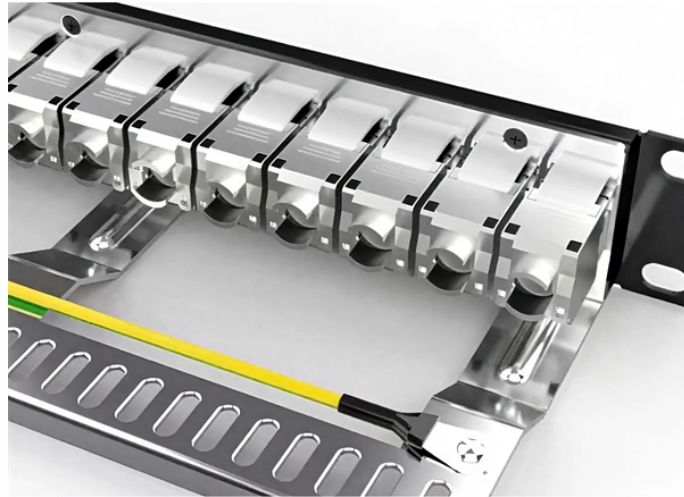

South Africa Independent Switch 200G

South Africa Independent Switch 200G

Browse Network Switches at Wootware & get quick delivery & superb service!

Pinnacle is South Africa's leading ICT distribution company. We offer a broad range of world-class technology products seamlessly delivered across an expansive footprint.

The DIS-200G-12PS is housed in a highly resistant IP30-rated metal casing to protect them from harsh environmental conditions. The high electromagnetic compatibility (EMC) protects the DIS-200G ...

Check out our wide collection of Network Switches online. All built and tested to the highest standards. Nationwide Deliveries. Efficient. Secure. Shop now!