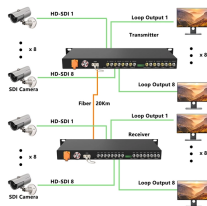

South Africa Fiber Optic Sensor Integration

Future Fibre Technologies (FFT) manufactures a complete portfolio of fibre optic intrusion detection and location products for a wide range of applications that are, quite simply, the world's most effective ...

Our system transforms fiber optic cables into highly sensitive, tamper-proof sensors capable of detecting movement and disturbances in real time. With extensive coverage, seamless integration, and instant ...