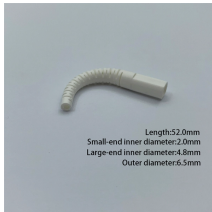

In that case, an icon with a magnifying glass is displayed on the upper banner of the Home page screen. To calibrate the charge level and display the right icon, a complete charge/discharge cycle should be ...