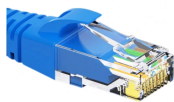

Our single mode fiber adapters feature ceramic sleeves for precision alignment and our multimode fiber adapters are built with bronze alignment sleeves for extra durability.