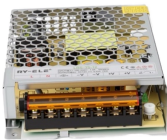

Rescue GSM is a manufacturer and wholesale distributor offering code compliant LTE MiMo cellular communication solutions for elevators, 2-Way/Area of Rescue ...