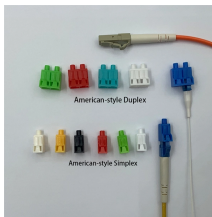

A smart power distribution unit (PDU) is a power supply for IT devices in a server rack that is networked to enable real-time remote power and environment monitoring.