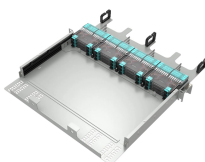

## Small holes in cable tray cover plates

Easily hide unsightly wall holes. This guide covers selecting the correct plate size, material, and installation method for a flawless finish.

This guide highlights top-rated wall plates and in-wall cable management kits designed for TVs, gaming consoles, and home theater gear. Each option prioritizes easy installation, safety ...

Used to fully enclose 12x4 channel in conjunction with the Spill-Over Junction FRSPJ2X2BL. Cover snaps onto the channel base. Hinged feature allows easy access to add or remove cables.

Discover cable hole covers for walls and cable management kits from Simple Cord, dealworthy, and more. Manage wires and cords with our variety of cord covers and wall protectors, perfect for TVs, ...