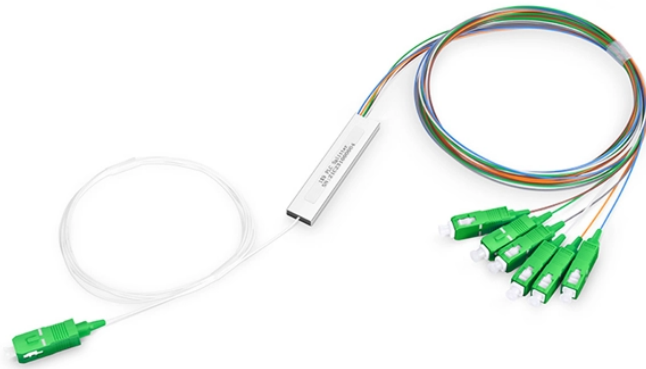

## Small holes in cable tray cover plates

## Small holes in cable tray cover plates

Easily hide unsightly wall holes. This guide covers selecting the correct plate size, material, and installation method for a flawless finish.

This guide highlights top-rated wall plates and in-wall cable management kits designed for TVs, gaming consoles, and home theater gear. Each option prioritizes easy installation, safety ...

Used to fully enclose 12x4 channel in conjunction with the Spill-Over Junction FRSPJ2X2BL. Cover snaps onto the channel base. Hinged feature allows easy access to add or remove cables.

Discover cable hole covers for walls and cable management kits from Simple Cord, dealworthy, and more. Manage wires and cords with our variety of cord covers and wall protectors, perfect for TVs, ...

It covers openings from 5.5x6.5 inches up to 8x8 inches, concealing holes, cables, or renovations. Constructed from high-impact ABS plastic with UV stabilization, it provides durability and a clean ...