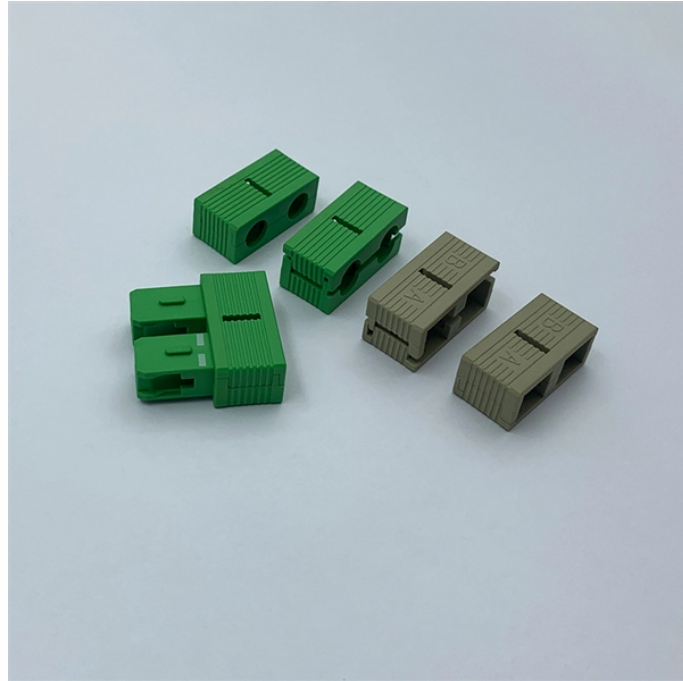

## Small Network Cabinet 2U Soundproof

## Small Network Cabinet 2U Soundproof

Wall-mount cabinet secures and organizes 2U of 19-inch rack equipment in network wiring closets and other locations with limited floor space. Houses equipment up to 20 inches deep, but extends less ...

The 2U network rack is a popular desktop model designed specifically for confined ...

Removable side panels and front/rear access make installation easy, while top and bottom cable entries — including a dust-tight cable entry system — ensure clean, protected cable routing for high-density ...