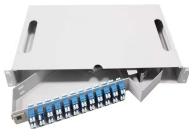

Slovenia SMC Fiberglass Cable Tray

Slovenia SMC Fiberglass Cable Tray

Home > Datacom > Cable > Wire and Cable Management > Cable Trays Show In-Stock Only

We, the renowned Electrical Cable Trays Manufacturer and Supplier in Slovenia, use premium materials like galvanized steel, stainless steel, and fiberglass to manufacture our cable trays. We ensure our ...

Our Cable Tray is the perfect product for all sectors because it is available in various sizes, shapes, and colors. We have a manufacturing facility on-site with modern equipment and advanced technology for ...

We manufacture trays 50 to 600 mm in width and 50 to 60 mm in height. With a wide variety of surface treatments, we fulfil all environmental standards. The trays can be fabricated out of galvanised sheet, ...