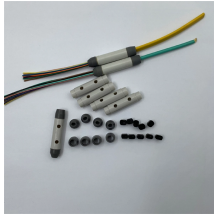

Slovenia Galvanized Molded Cable Trays

Green. Active. Healthy. All information about Slovenia in one place. Find the perfect destination, choose an active holiday and enjoy your stay.

We, the renowned Electrical Cable Trays Manufacturer and Supplier in Slovenia, use premium materials like galvanized steel, stainless steel, and fiberglass to manufacture our cable trays. We ensure our ...

We manufacture trays 50 to 600 mm in width and 50 to 60 mm in height. With a wide variety of surface treatments, we fulfil all environmental standards. The trays can be fabricated out of galvanised sheet, ...