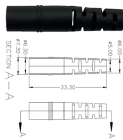

Mouser offers inventory, pricing, & datasheets for IP67 Enclosures, Boxes & Cases.