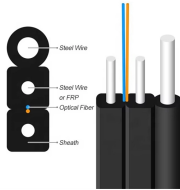

FASTConnect® connectors are compatible with 250 μm and 900 μm optical fibers, as well as 900 μm, 2 mm and 3 mm cordage. All primary fiber types are supported, and each connector is color coded per ...

FASTConnect® connectors are compatible with 250 µm and 900 µm optical fibers, as well as 900 µm, 2 mm and 3 mm cordage. All primary fiber types are supported, and each connector is color coded per ...

Webit Cabling

They use a mating adapter to mate the two connectors that fits the securing mechanism of the connectors (bayonet, screw-on or snap-in.) The ferrule design is also useful as it can be used to ...