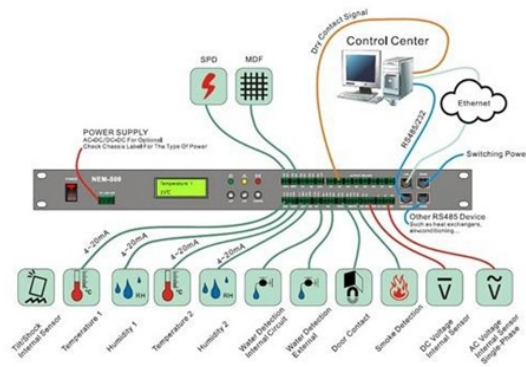

## Slovak OLT Optical Line Terminal 25G

## Slovak OLT Optical Line Terminal 25G

The uplink supports multiple access rates including 100G, 40G, 25G, 10G, and GE. The S7500X-G OLT can achieve simultaneous Ethernet and PON access by adding standard GE/10GE/40G/100G ...

Future-ready Optical Line Terminals (OLTs) supporting next-generation PON technologies XGS-PON, NG-PON2, and 25G/50G-PON. Save your investments and achieve a smooth technology migration ...

In modern communication networks, optical line terminal (OLT) is the core device to realize point-to-multipoint (P2MP) in passive optical network (PON) ...

An optical line termination (OLT), also called an optical line terminal, is a device which serves as the service provider endpoint of a passive optical network.

The Technetix rOLT (remote optical line terminal) provides easy configuration for mixed percentage penetration of GPON, XGS-PON, or 25G-PON to provide further flexibility and optionality...