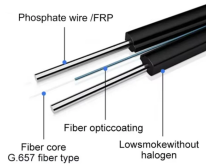

Sinopearl Fiber raceway is a raceway system designed to protect and route fiber optic patch cords, multi-fiber cable assemblies and intrafacility fiber cable to and from fiber splice enclosures, fiber ...

Ø Tray-type cable tray can be used for fully enclosed cable laying. It is most suitable for laying computer cables, communication cables, thermocouple cables and other control

We offer a wide range of cable tray systems to support tubing, electrical cables and instrumentation. Our cable trays are produced in fit for purpose materials like stainless steel, galvanized, aluminium and ...

Vari-cleat cable cleats are available for trefoil single and bundled cable applications where moderate levels of short circuit withstand are required. The unique patented compact design allows the ...

Discover our 90° Horizontal Elbow for cable tray systems. Contact us today for availabilities and receive a quote. Fast shipping guaranteed.

RES 85.500 Elbow 90° for cable tray, 85x502 mm, with unperforated side beams, steel, pre-galvanised according to DIN EN 10346, incl. accessories Add to Cart €0.00 Excl. 0% VAT EAN 4013339238804 ...