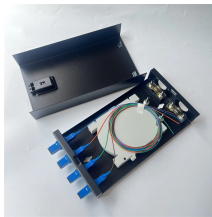

The sturdy CEAG junction boxes made of light metal are used to distribute and conduct electricity in Zone 1 and Zone 2 areas with no risk of explosion. Optionally, mantle terminals with a terminal range ...