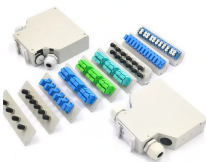

Single reel of optical cable

Single reel of optical cable

Highly functional handheld cable reel accommodates fiber optic, hybrid, and broadcast wire and cable.

LightScope ZWP® Fiber Cable, Singlemode, 48 ct., Single Jacket, Dielectric, Loose Tube, Zero Water Peak, Dry/Dry, Price Per Ft. Our reels have a manufacturing variance of up to 5%, you will be billed ...

With their durable construction and versatile features, our fiber optic cable reels are perfect for a wide range of applications. From capturing stunning visuals to delivering crystal-clear audio, these reels ...

Reel in a Box is Corning's innovative packaging solution for small reels of fiber optic cable in all inside plant applications, such as collocation data centers and wireless projects.

It prevents kinks exceeding the 30mm minimum bend radius. You can easily manage single-mode fibers. It organizes cables, avoiding twists. The flange diameter is crucial here. The hub design ...

OptiReel is a self-contained payout box to facilitate storage, handling and pulling of cables. The packaging greatly reduces set-up time for each pull.

Our selection of Fiber Optic Cable Reels features only the best products available on the market that exemplify the characteristics necessary to enhance the installation process.