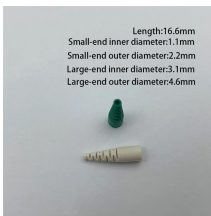

Single reel of optical cable

Single reel of optical cable

Highly functional handheld cable reel accommodates fiber optic, hybrid, and broadcast wire and cable.

LightScope ZWP® Fiber Cable, Singlemode, 48 ct., Single Jacket, Dielectric, Loose Tube, Zero Water Peak, Dry/Dry, Price Per Ft. Our reels have a manufacturing variance of up to 5%, you will be billed ...

Reel in a Box is Corning's innovative packaging solution for small reels of fiber optic cable in all inside plant applications, such as collocation data centers and wireless projects.

It prevents kinks exceeding the 30mm minimum bend radius. You can easily manage single-mode fibers. It organizes cables, avoiding twists. The flange diameter is crucial here. The hub design ...