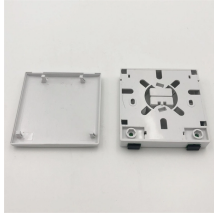

Single-phase motor in distribution box

Single-phase motor in distribution box

Learn how to wire a single phase motor with a detailed wiring diagram. Understand the different components and connections involved in the motor wiring process for a safe and efficient operation.

These three wires enter the meter box and then connect to the main panel. In the following tutorial, we will show how to wire 120V single-phase and 240V split-phase circuit breakers and loads inside a ...

Learn how to wire a single-phase electric motor with this detailed diagram. Step-by-step guide for proper installation and troubleshooting.

In a single phase motor circuit, there are several key components that work together to enable the motor to function properly. These components include the power supply, the starting mechanism, the ...

A single phase distribution box controls and protects home or office circuits. Learn its definition, main parts, and how it ensures electrical safety.

Learn how to wire a single-phase distribution box with this comprehensive step-by-step guide!