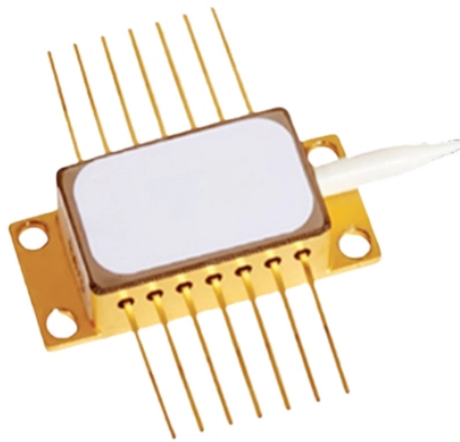

Single-phase 5-circuit distribution box

Single-phase 5-circuit distribution box

5 Way Circuit Breaker Box, MCB Distribution Protection Box with Transparent Cover, IP65 Waterproof ABS Plastic Material with DIN Rail for Indoor Outdoor Wall Mount Electrical Application

Looking for SOUTHWIRE, Single Phase, Power Distribution Box? Find it at Grainger ®. With over one million products and 24/7 customer service we have supplies and solutions for every industry.

A single phase distribution box controls and protects home or office circuits. Learn its definition, main parts, and how it ensures electrical safety.

Breaker boxes support everyday electrical systems by helping you organize circuits and manage power distribution efficiently. They're useful for maintaining structured electrical layouts in residential and ...