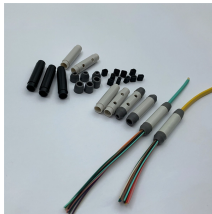

## Single-mode patch cord splicing to multimode fiber

Yes, it is possible to splice single mode fiber to multimode fiber using a mode conditioning patch cord. This type of patch cord helps to transfer the single mode signal into a multimode signal ...

This patch cord consists of duplex SC connectors on each end of a cable assembly with a single-mode fiber offset to a multimode fiber connection point in between.

This design facilitates the seamless transition from single mode to multimode transmission. We offer mode conditioning cables with a wide array of customizable options, including various connector ...

Technical explanation of mode conditioning patch cords, including structure, working principle, and application scenarios in multimode fiber networks.

The conditioned channel consists of a single-mode (yellow) fiber which has been fusion spliced to a multimode fiber (orange) in an offset manner, with a precise core alignment and angle.

The iFiber Optix Mode Conditioning Patch Cord is an essential component for any network bridging singlemode laser transmitters with multimode fiber infrastructure.

Our mode conditioning patch cord is mainly designed to transform the single mode fiber (SM: 9/125um) to multimode fiber (MM: 50/125um or 62.5/125um). To meet individual demands, we can fix our mode ...