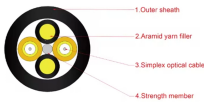

Techlogiks offers a wide range of optical couplers/adapters with various connector and Mounting options. High precision alignment. XX-SC, LC, FC, ST, LC/APC, SC/APC, ST/APC, FC/APC etc...

Singlemode fiber adapters are ideal to help plan and deploy an optical network at scale, allowing staff to find best-fit routes for cabling small server rooms and big data centers alike.

Compare single-mode and multimode fiber adapters. Learn how core size, bandwidth, and distance impact performance to choose the right fiber adapter for your needs.

Mouser offers inventory, pricing, & datasheets for SC Singlemode Adapters Fiber Optic Connectors.

Optcore provides a comprehensive line of fiber optic adapters, including LC, SC, FC, ST, E2000, DIN, SMA, MPO/MTP, and SN, with single mode and multimode fiber available.

Beyondtech's Fiber Optic Adapters for single-mode applications are available in the most common formats and footprints. From the popular SC/UPC format, or the Telco SC/APC or LC/UPC, we can ...